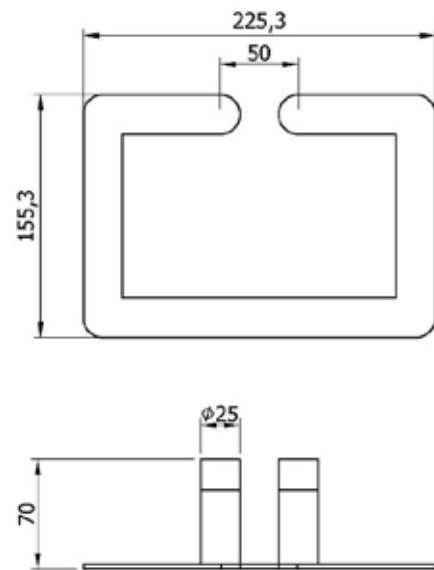

velo TECHNICAL DATA

- Manufactured in brushed gold AISI 304 stainless steel.
- Dimensions: 155,3 height x 225,3 width x 70 depth (mm).
- Wall fixings hidden included.
- Cleaning: we recommend cleaning with a cotton cloth slightly moistened with a soap solution. Then dry it.

velo TECHNICAL DRAWING

DIMENSIONS IN mm

SUGGESTED TEXT FOR PRESCRIPTION

VELO towel made of brushed gold stainless steel.
Dimensions: 155,3 height x 225,3 width x 70 depth (mm).

Related Products

16871.G	16875.G	16843.G	16881.G	16877.G	