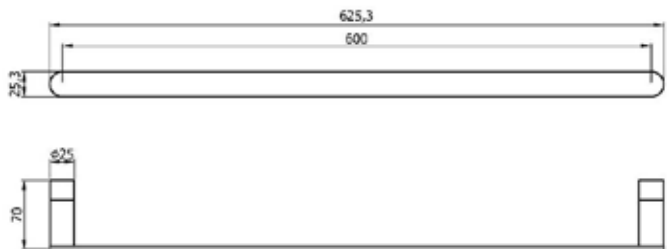

velo TECHNICAL DATA

- Made in stainless steel AISI 304 brushed gold finished.
- Dimensions: 25,3 height x 625,3 width x 70 depth (mm).
- Hidden wall fixation.
- Fixing material included.
- Cleaning: we recommend cleaning with a cotton cloth slightly moistened with a soap solution. Then dry it.

SUGGESTED TEXT FOR PRESCRIPTION

VELO towel rail, made in stainless steel AISI 304 brushed gold finished.
Dimensions: 25,3 height x 625,3 width x 70 depth (mm).

velo TECHNICAL DRAWING

DIMENSIONS IN mm

Related Products