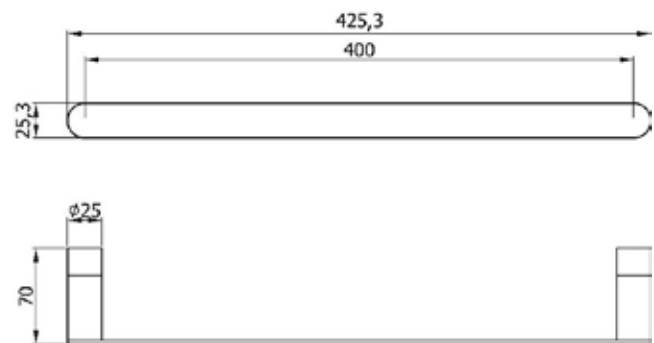

### velo TECHNICAL DATA

- Made in stainless steel AISI 304 brushed gold finished.
- Dimensions: 25,3 height x 425,3 width x 70 depth (mm).
- Hidden wall fixation.
- Fixing material included.
- Cleaning: we recommend cleaning with a cotton cloth slightly moistened with a soap solution. Then dry it.

### SUGGESTED TEXT FOR PRESCRIPTION

VELO towel rail, made in stainless steel AISI 304 brushed gold finished.  
Dimensions: 25,3 height x 425,3 width x 70 depth(mm).

### velo TECHNICAL DRAWING

DIMENSIONS IN mm