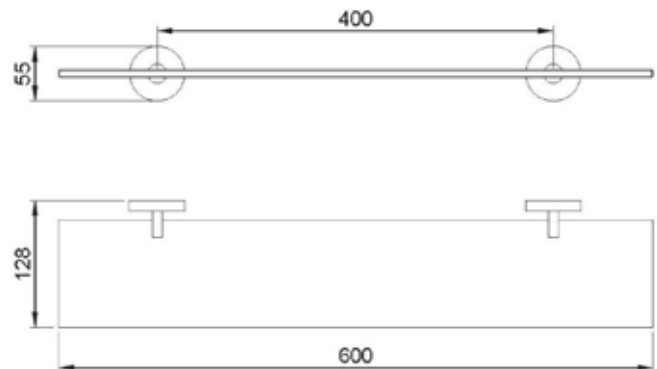

velo UTILITY SHELF

- Utility frosted glass shelf with supports in stainless steel.
- Durability and resistance against corrosion.
- Circular supports with hidden anchor system.

velo TECHNICAL DATA

- Made of frosted glass and AISI 304 stainless steel black finish.
- Dimensions: 55 height x 600 width x 128 depth (mm).
- Hidden wall fixations included.

SUGGESTED TEXT FOR PRESCRIPTION

Utility shelf VELO, made of frosted glass and AISI 304 stainless steel black finish. Dimensions: 55 height x 600 width x 128 depth (mm).

velo TECHNICAL DRAWING

DIMENSIONS IN mm