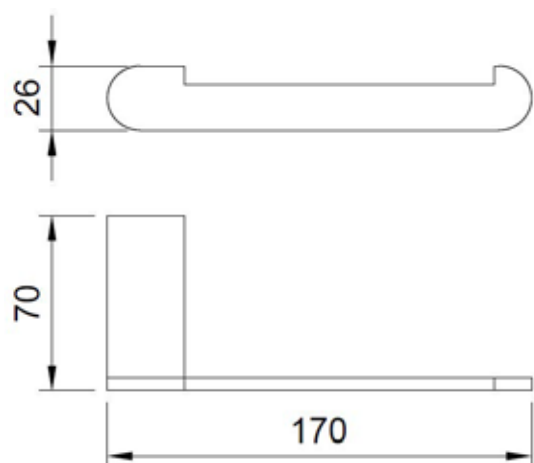

velo TOILET PAPER RESERVE

- Toilet paper reserve made of aluminium . Also available in brushed gold finish (VELO 16229.G).
- Durability and resistance.
- Suitable for public environments and high frequency of use.
- Black finish

velo TECHNICAL DATA

- Made of aluminium , black finish.
- Dimensions: 26 height x 170 width x 70 depth (mm).
- Stainless steel fixing material included. Hidden fixation.
- Threaded fixing system to the wall by means of a plate.

SUGGESTED TEXT FOR PRESCRIPTION

VELO toilet paper reserve, made of aluminium , black finish.
Dimensions: 26 height x 170 width x 70 depth (mm).

velo TECHNICAL DRAWING

DIMENSIONS IN mm

Related Products

16225.N	16228.N	16223.N	16231.N	