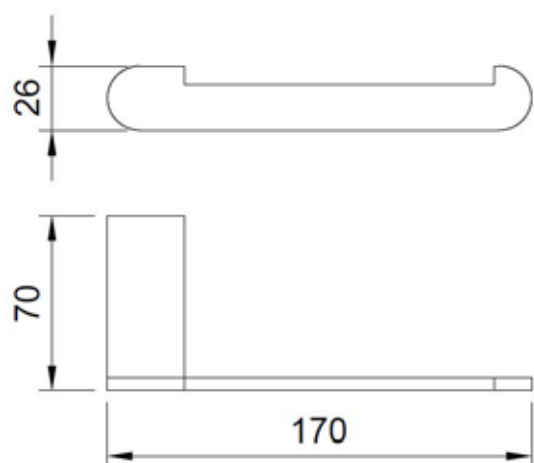

velo TOILET PAPER RESERVE

- Toilet paper reserve made of aluminium . Also available in black finish (VELO 16229.N).
- Durability and resistance.
- Suitable for public environments and high frequency of use.
- Brushed gold finish.

velo TECHNICAL DATA

- Made of aluminium , brushed gold finish.
- Dimensions: 26 height x 170 width x 70 depth (mm).
- Stainless steel fixing material included. Hidden fixation.
- Threaded fixing system to the wall by means of a plate.

SUGGESTED TEXT FOR PRESCRIPTION

VELO toilet paper reserve, made of aluminium , brushed gold finish.
Dimensions: 26 height x 170 width x 70 depth (mm).

velo TECHNICAL DRAWING

DIMENSIONS IN mm

Related Products