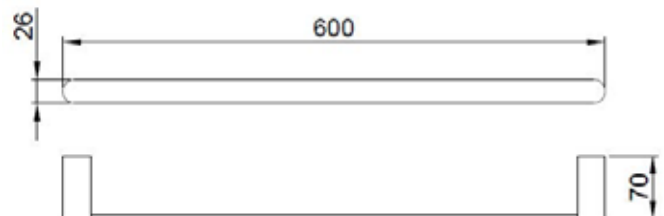

velo TECHNICAL DATA

- Made of aluminium, brushed gold finish.
- Dimensions: 26 height x 600 width x 70 depth (mm).
- Stainless steel fixing material included. Hidden fixation.
- Threaded fixing system to the wall by means of a plate.

SUGGESTED TEXT FOR PRESCRIPTION

VELO towel rail, made of aluminium, brushed gold finish.
Dimensions: 26 height x 600 width x 70 depth (mm).

velo TECHNICAL DRAWING

DIMENSIONS IN mm

Related Products

				
16225.G	16228.G	16223.G	16231.G	