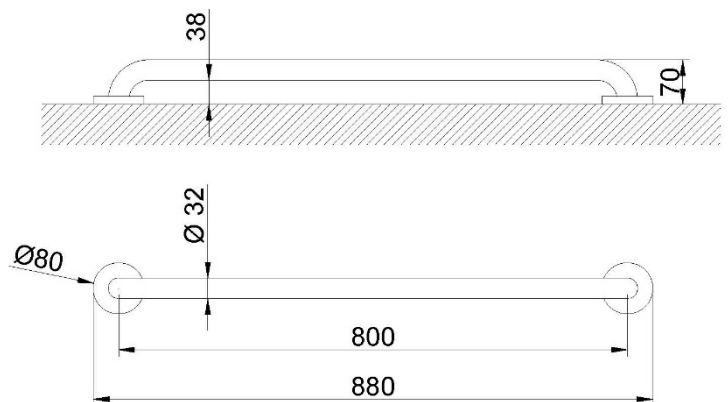

**Straight grab bar**

- Straight grab bar to fix to wall.
- Recommended for use in bathrooms, WC and showers.
- Suitable for bathrooms adapted to disabled.
- Stainless steel black finished. Also available in satin finish (NOFER 15054.80.S), polish finish (NOFER 15054.80.B), white epoxy-polyester painted finish (NOFER 15054.80.W) and in white steel (NOFER 15054.80.F).
- Other models available: 300 mm / 450 mm / 600 mm / 1000 mm / 1200 mm.

**TECHNICAL DATA**

- Made in black finished AISI 304 stainless steel.
- Two fixing points.
- Length between supports : 800 mm.
- Distance from bar to wall: 38 mm.
- Ø32 mm tube grab.
- Thickness of the sheet: 1,5 mm.
- Recommended high for its installation: 70-75 cm from floor.
- Cleaning: we recommend cleaning with a cotton cloth slightly moistened with a soap solution. Then dry it.

**SUGGESTED TEXT FOR PRESCRIPTION**

Stainless Steel AISI 304 NOFER grab bar. Black finish.  
Lenght: 800 mm, Ø 32 mm.

**TECHNICAL DRAWING**

DIMENSIONS IN mm

NOFER S.L.  
Ctra. Laureà Miró, 385-387  
08980 - Sant Feliu de Llobregat (Barcelona)  
Tel +34 934 742 423 · Fax +34 934 743 548  
nofer@nofer.com · www.nofer.com